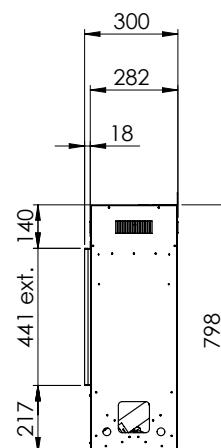

Imagine what's possible