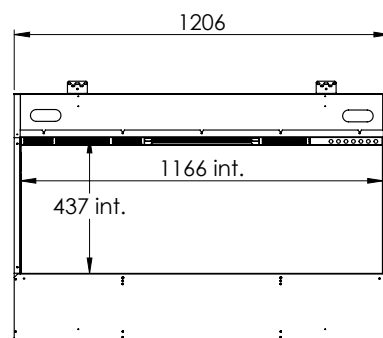

Imagine what's possible