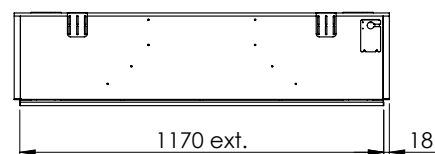

Imagine what's possible