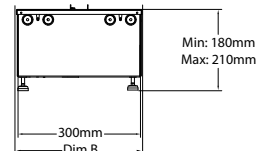

Cassette 1000 retail Multi Optimyst

230V/50Hz | 470 Watt

Experience Better Living

Afmetingen

DIMENSIES

	Breedte (cm)	Hoogte (cm)	Diepte (cm)
Cassette 500 (retail)	51	23	30
Cassette 1000 (retail)	101	23	30

Specificaties